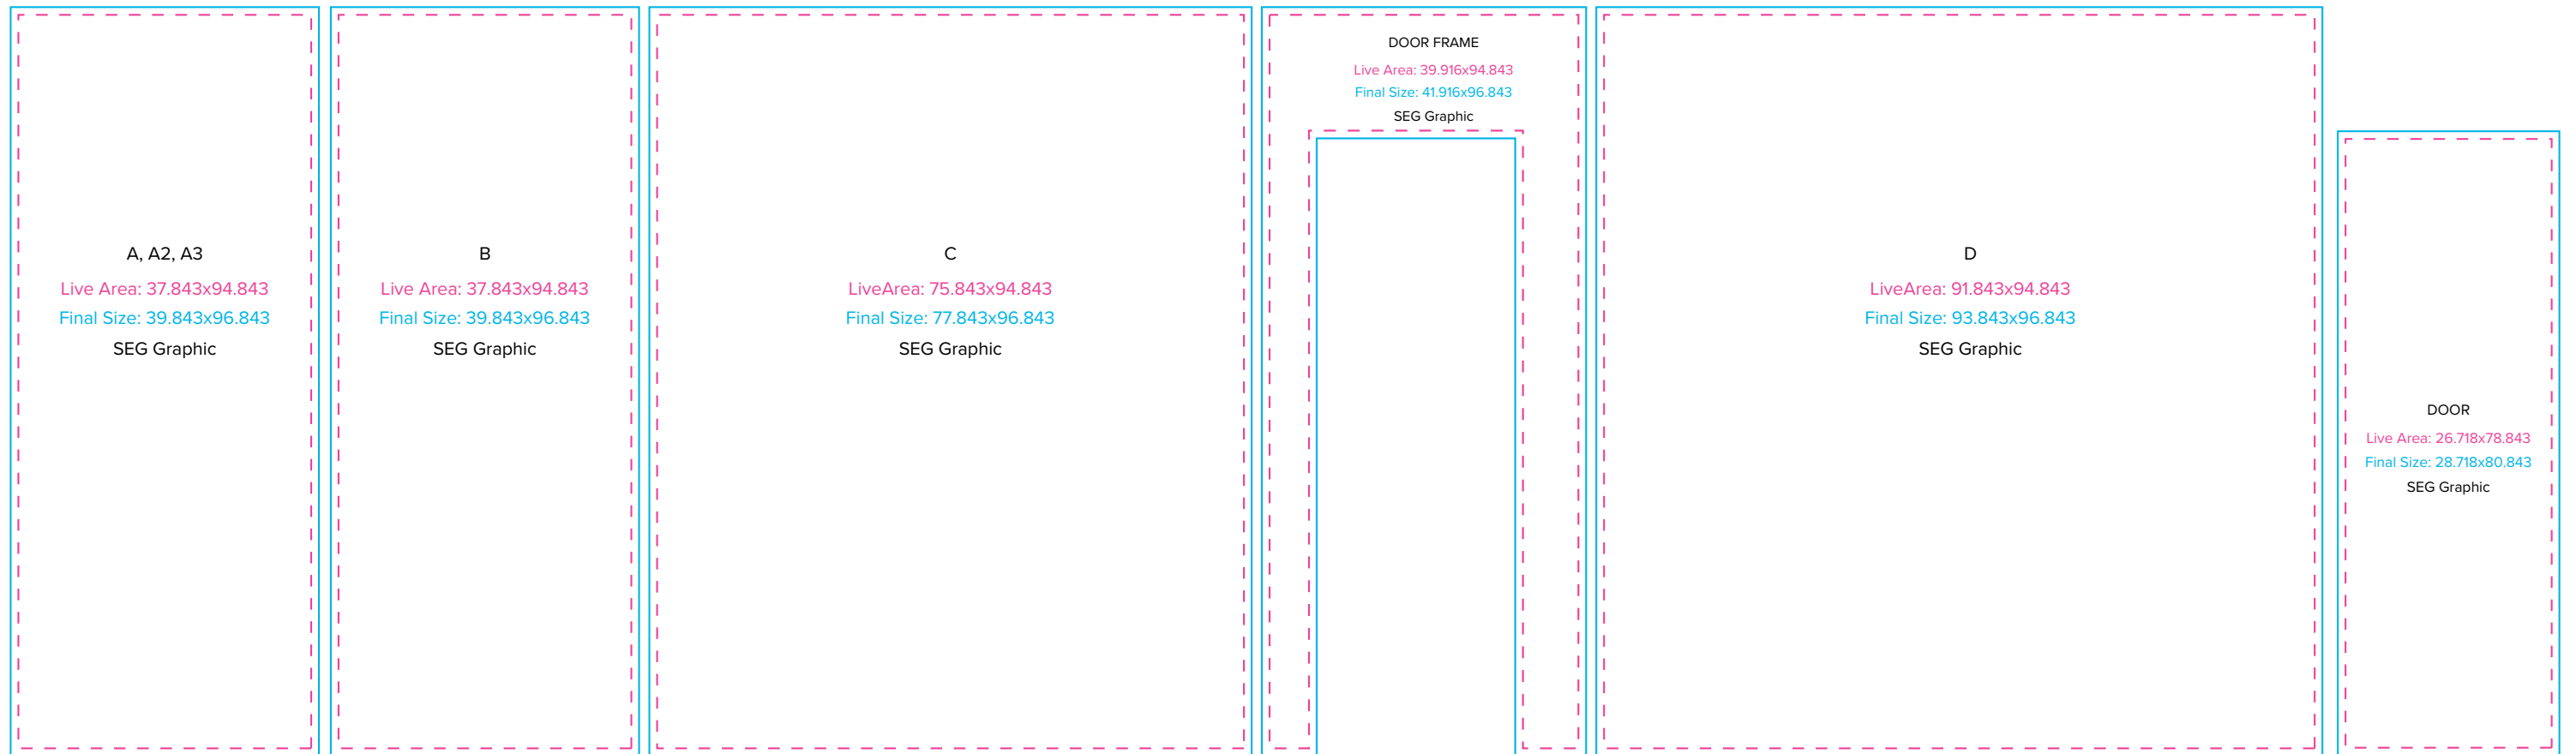

Graphic Template
10 x 10 Inline Exhibit
SEG Graphics,
Sintra Door and Panel

NOTE: All Raster Art (jpg, tiff,psd, png, etc.) must be at least 100 dpi at print size.

Graphic Template
10 x 10 Inline Exhibit
GOD-1557 Reception Counter
SEG Version

NOTE: All Raster Art (jpg, tiff,psd, png, etc.) must be at least 100 dpi at print size.